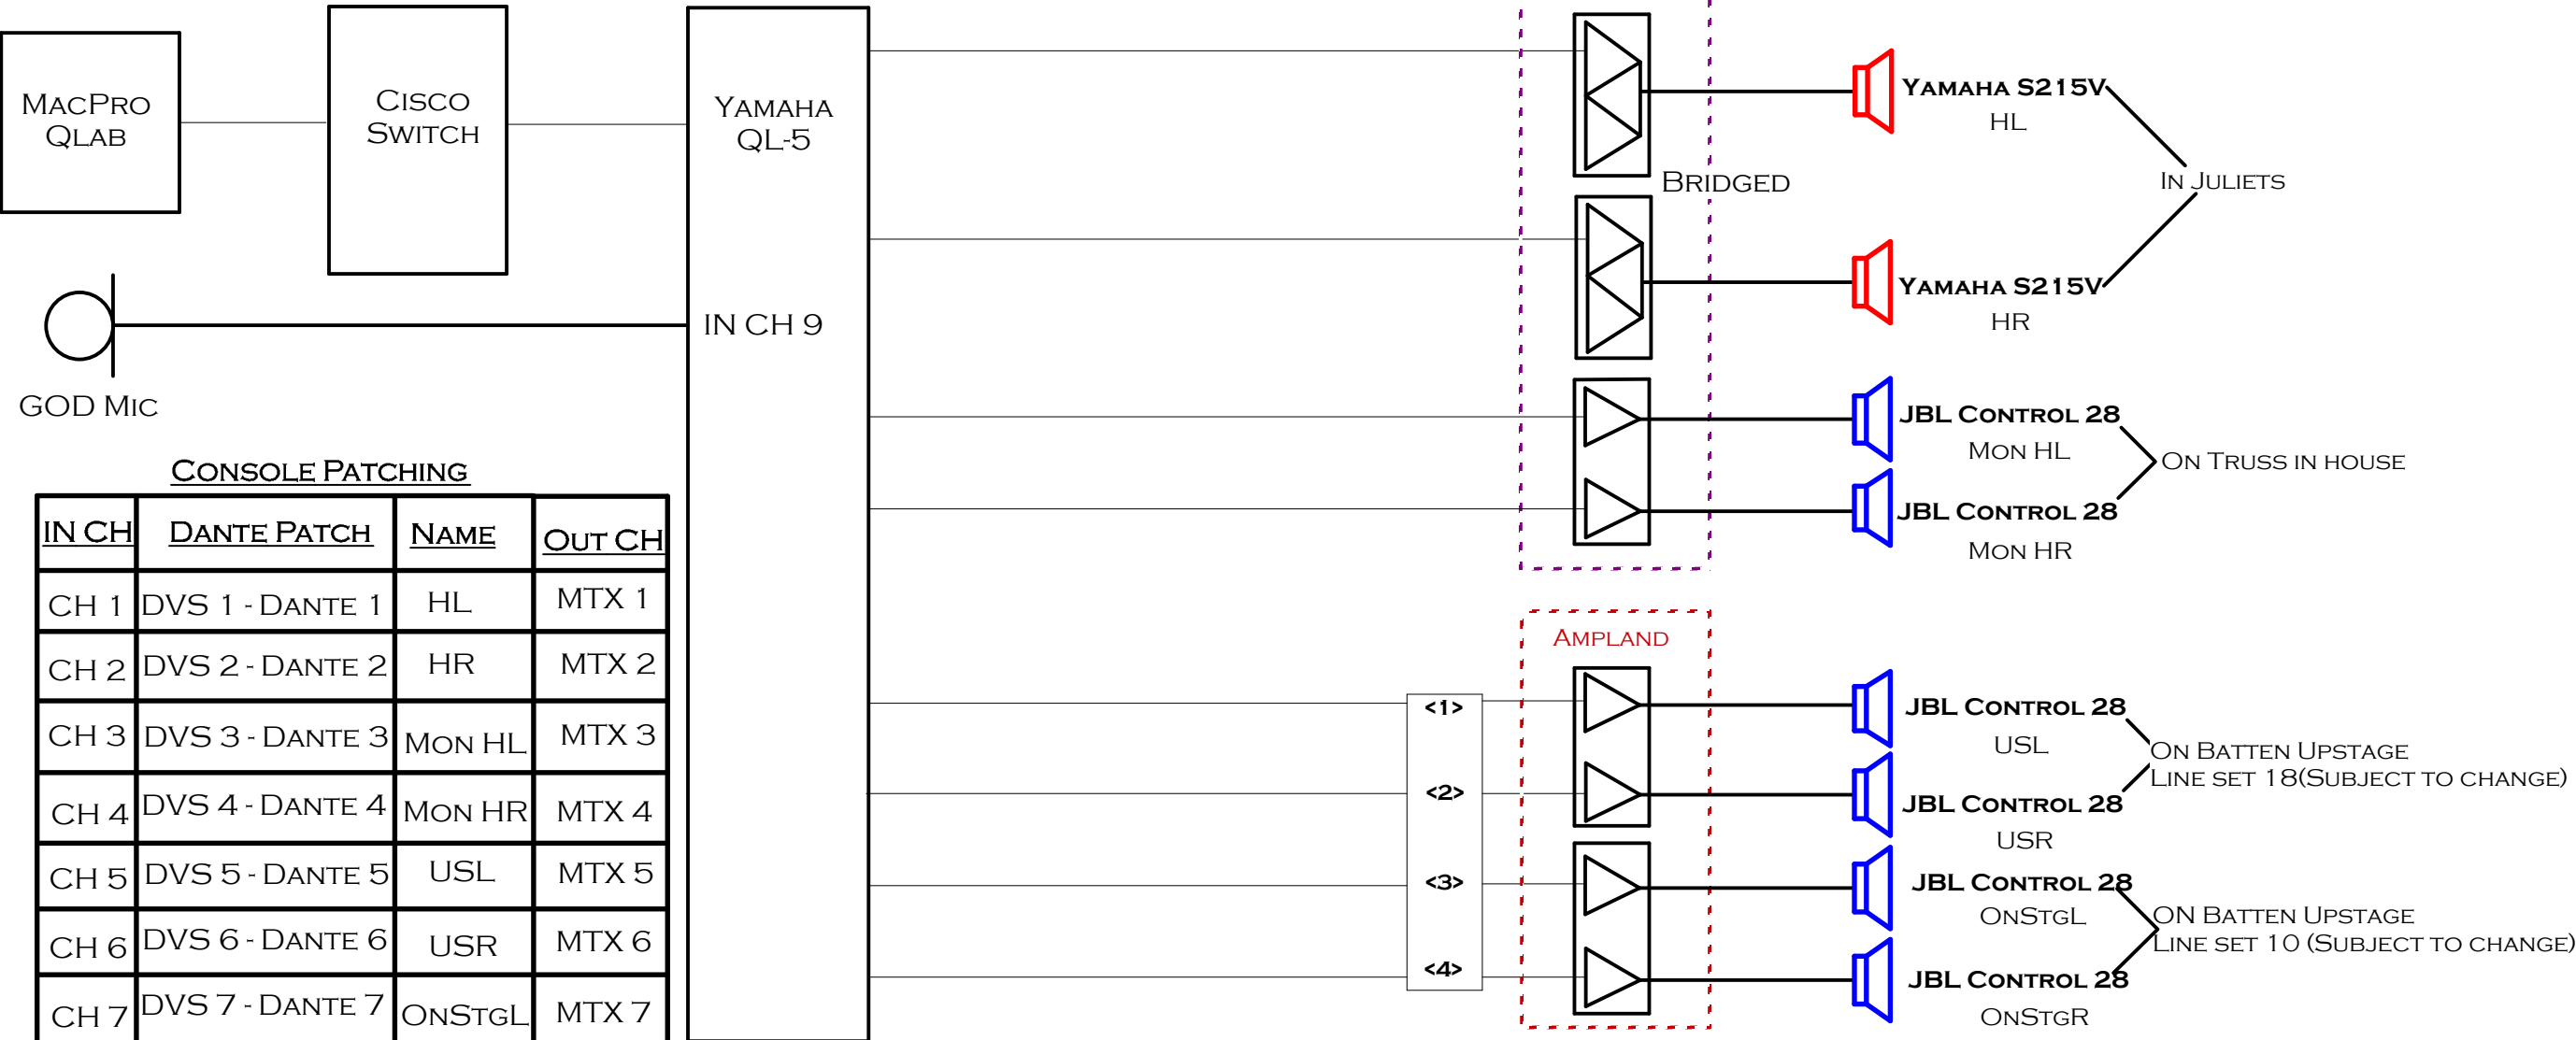


		SIGNAL LINE DIAGRAM PLATE 2	
<h1>MUCH ADO ABOUT NOTHING</h1>		3/8/15 V1	
		SOUND DESIGNER: ERIC GLAUBER	
DIRECTOR: FRANK TREZZA TECHNICAL DIRECTOR: CHRIS NOBLE		SIGNAL LINE DIAGRAM DRAFTED BY: ERIC GLAUBER	

CONSOLE PATCHING

IN CH	DANTE PATCH	NAME	OUT CH
CH 1	DVS 1 - DANTE 1	HL	MTX 1
CH 2	DVS 2 - DANTE 2	HR	MTX 2
CH 3	DVS 3 - DANTE 3	MON HL	MTX 3
CH 4	DVS 4 - DANTE 4	MON HR	MTX 4
CH 5	DVS 5 - DANTE 5	USL	MTX 5
CH 6	DVS 6 - DANTE 6	USR	MTX 6
CH 7	DVS 7 - DANTE 7	ONSTGL	MTX 7
CH 8	DVS 8 - DANTE 8	ONSTGR	MTX 8
CH 9	INPUT CH 1	GODMIC	MTX 1,2

MTX 1	OMNI 1
MTX 2	OMNI 2
MTX 3	OMNI 3
MTX 4	OMNI 4
MTX 5	OMNI 5
MTX 6	OMNI 6
MTX 7	OMNI 7
MTX 8	OMNI 8